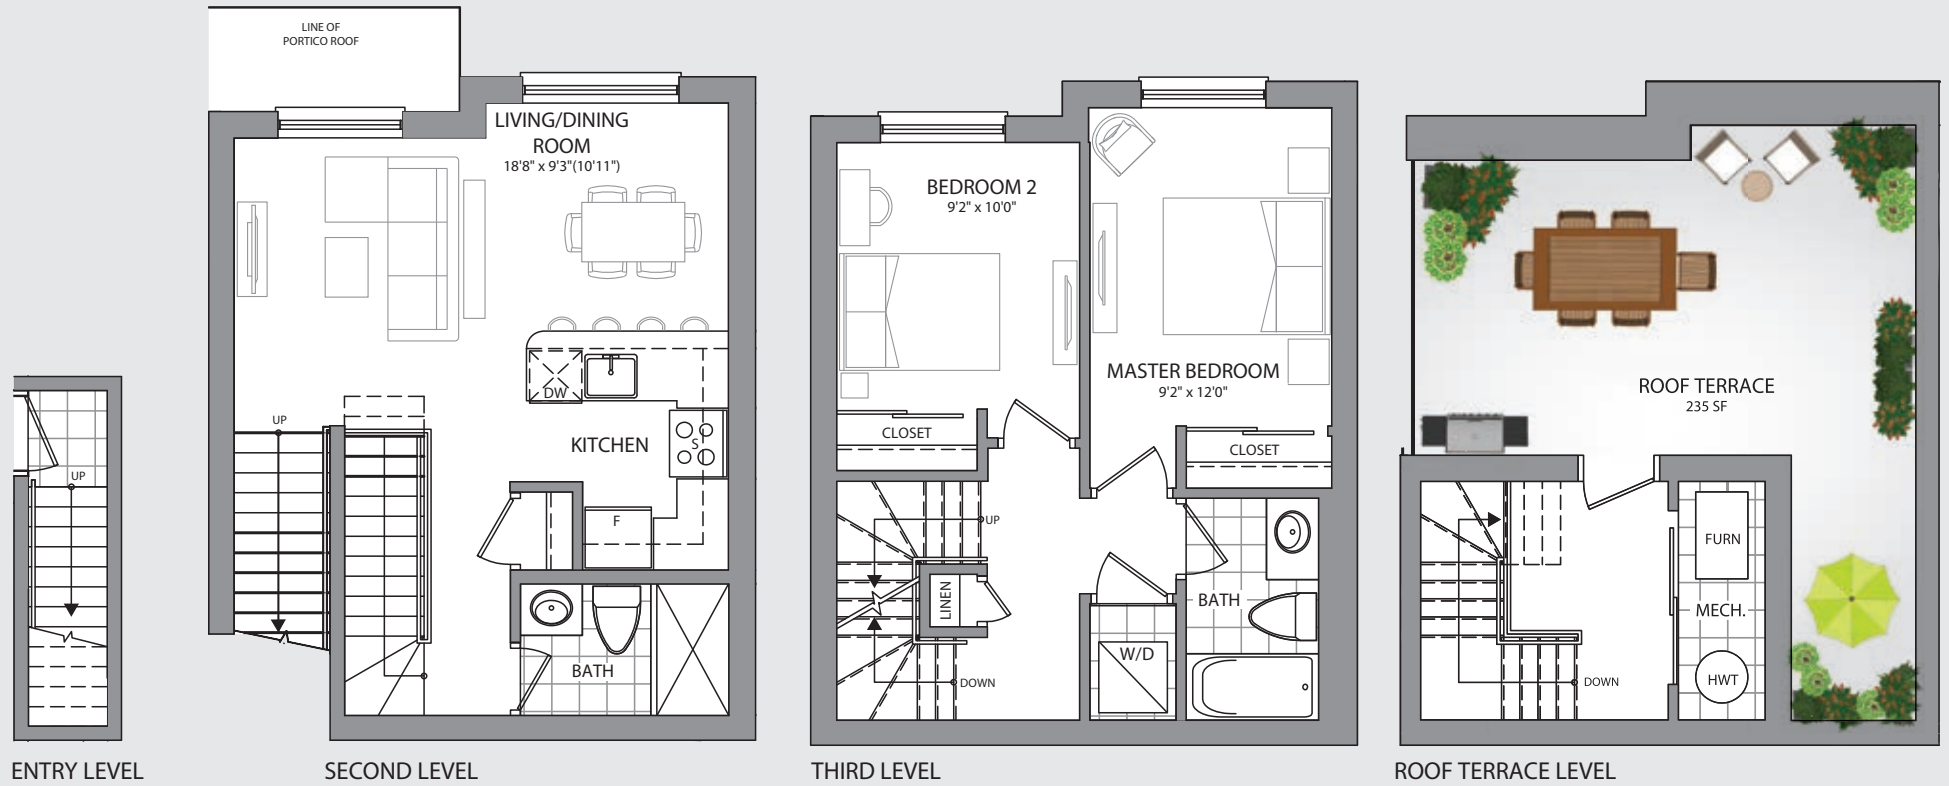

TWO-STOREY
TERRACE
 SUITE SERIES

C-SERIES
C2

OPTIONAL PLAN
 2 BEDROOMS

2 BATHROOMS

TOTAL AREA
 1,151 SQ. FT.

ROOF TERRACE
 235 SQ. FT.

BUILDING SECTION

FIRST LEVEL

SECOND LEVEL

THIRD LEVEL

ROOF TERRACE LEVEL

Areas and dimensions are approximate and actual usable floor space may vary from the stated area. Layout may be reverse of the unit purchased. Prices, figures, illustrations, sizes, features and finishes are subject to change without notice. All renderings are artist's concept. E. & O.E.